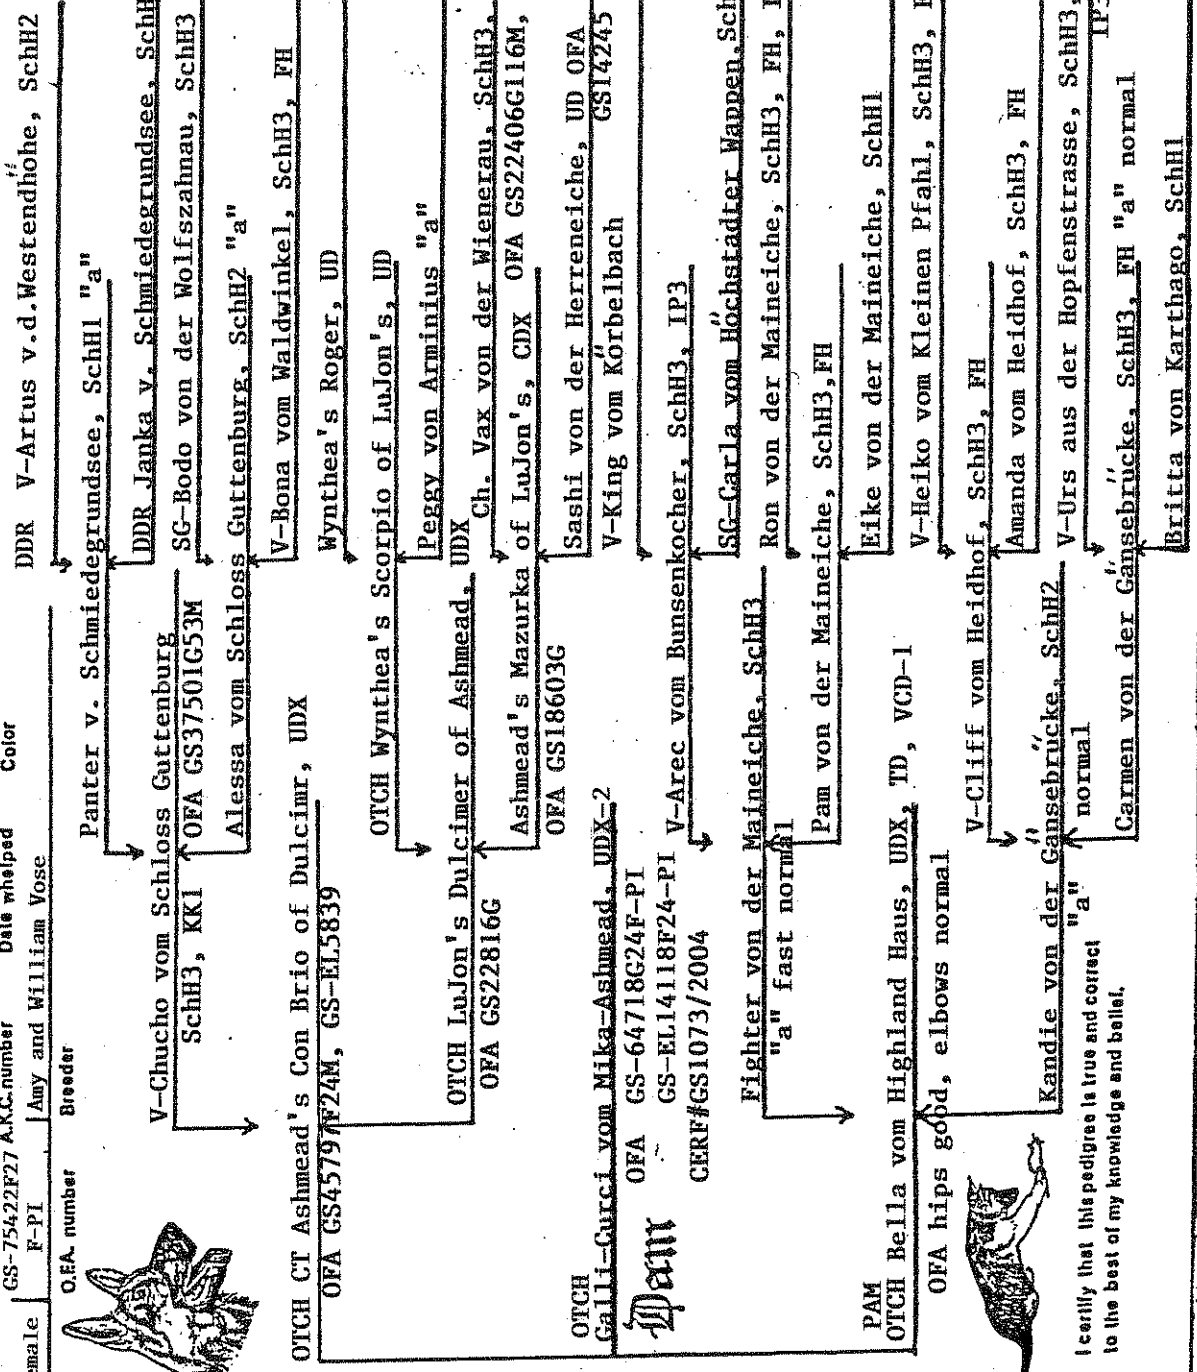

# Certificate of Pedigree

German Schäferhund

Feeby vom Mika-Ashmead

Registered name

GSD	DN08221101	08/23/04	Sable
Breed	GS-75422F27 A.K.C.-number	Date whelped	Color
Female	F-PI	Amy and William Vose	
Sex	O.F.A. number	Breeder	

OTCH CT Ashmead's Con Brio of Dulcimr, UDX

OFA GS45797V24M, GS-EL5839

OTCH LuJon's Dulcimer of Ashmead, UDX

OFA GS22816G

OTCH Galli-Gurci vom Mika-Ashmead, UDX-2

OFA GS-64718G24F-PI

GS-EL14118F24-PI

CERF#GS1073/2004

Fighter von der Maineiche, SchH3

"a" fast normal

Pam von der Maineiche, SchH3, FH

OTCH Bella vom Highland Haus, UDX, TD, VCD-1

OFA hips good, elbows normal

Kandie von der Gänsebrücke, SchH2

"a" normal

I certify that this pedigree is true and correct to the best of my knowledge and belief.